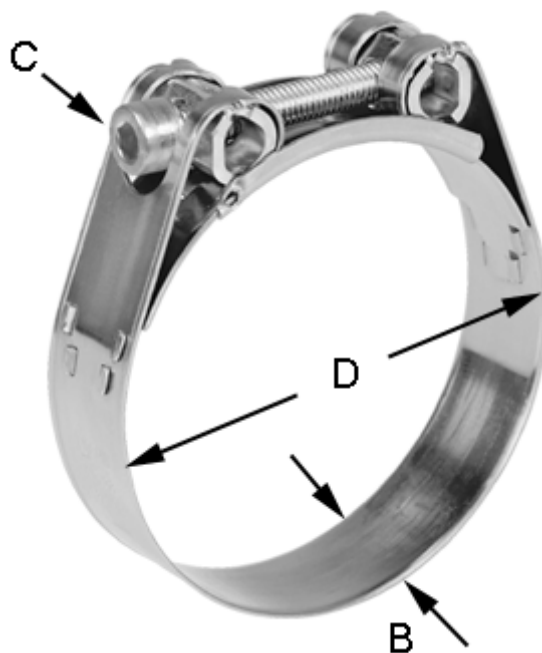

Article number: 025917185028

Description: Heavy Duty Clamp GBS M 28/18 W5 ISK STC

Measures

C (screw type) = ISK
Diameter D = 27-29
Width B = 18